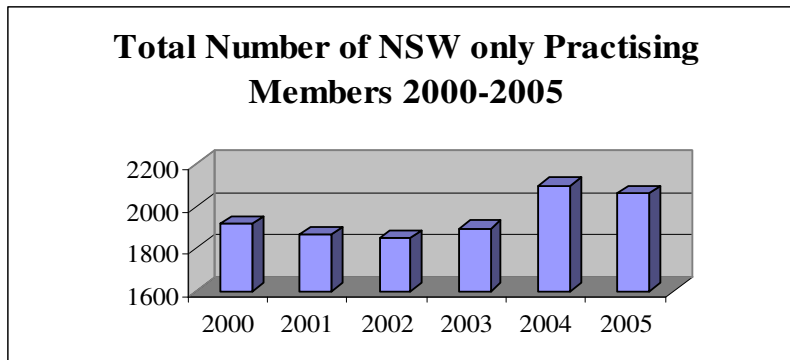

SECTION TWO
BAR ASSOCIATION MEMBERS WITH
A NSW PRACTISING CERTIFICATE

TABLE OF CONTENTS

NSW PRACTISING BAR ASSOCIATION MEMBERS.....	3
AGES OF NSW PRACTISING BAR ASSOCIATION MEMBERS.....	4
NSW PRACTISING BAR ASSOCIATION MEMBERS - SENIOR AND JUNIOR	5
NSW PRACTISING BAR ASSOCIATION MEMBERS – YEARS OF PRACTICE.....	6
E-MAIL ADDRESSES FOR NSW PRACTISING BAR ASSOCIATION MEMBERS	7

NSW PRACTISING BAR ASSOCIATION MEMBERS

	Male	Female	Total
2000	1680	239	1919
2001	1611	253	1864
2002	1600	251	1851
2003	1630	267	1897
2004	1803	296	2099
2005	1746	315	2061

AGES OF NSW PRACTISING BAR ASSOCIATION MEMBERS