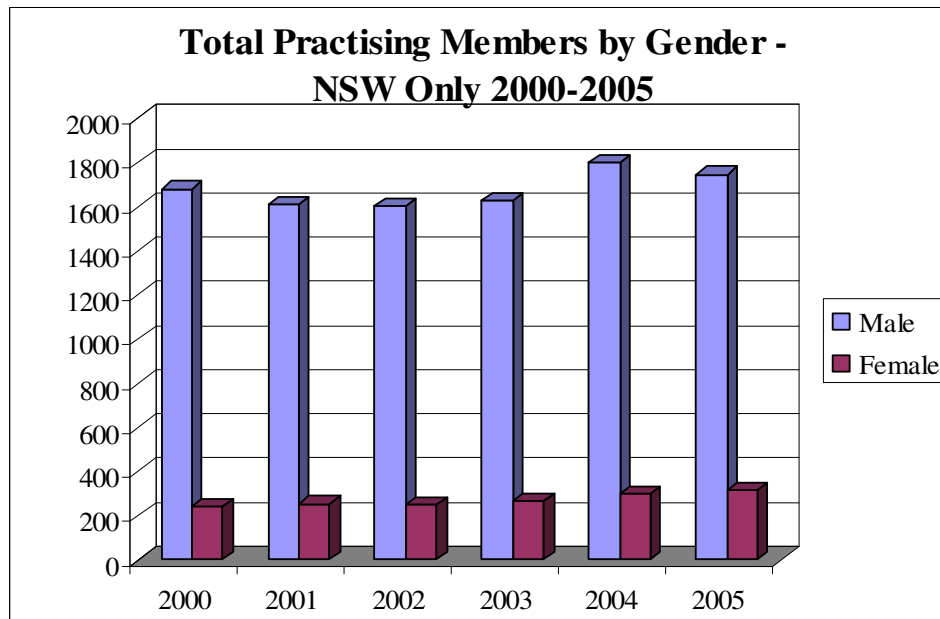

SECTION TWO
BAR ASSOCIATION MEMBERS WITH
A NSW PRACTISING CERTIFICATE

TABLE OF CONTENTS

NSW PRACTISING BAR ASSOCIATION MEMBERS.....	3
AGES OF NSW PRACTISING BAR ASSOCIATION MEMBERS.....	4
NSW PRACTISING BAR ASSOCIATION MEMBERS - SENIOR AND JUNIOR	5
NSW PRACTISING BAR ASSOCIATION MEMBERS – YEARS OF PRACTICE.....	6
E-MAIL ADDRESSES FOR NSW PRACTISING BAR ASSOCIATION MEMBERS	7

NSW PRACTISING BAR ASSOCIATION MEMBERS

	Male	Female	Total
2000	1680	239	1919
2001	1611	253	1864
2002	1600	251	1851
2003	1630	267	1897
2004	1803	296	2099
2005	1746	315	2061

AGES OF NSW PRACTISING BAR ASSOCIATION MEMBERS