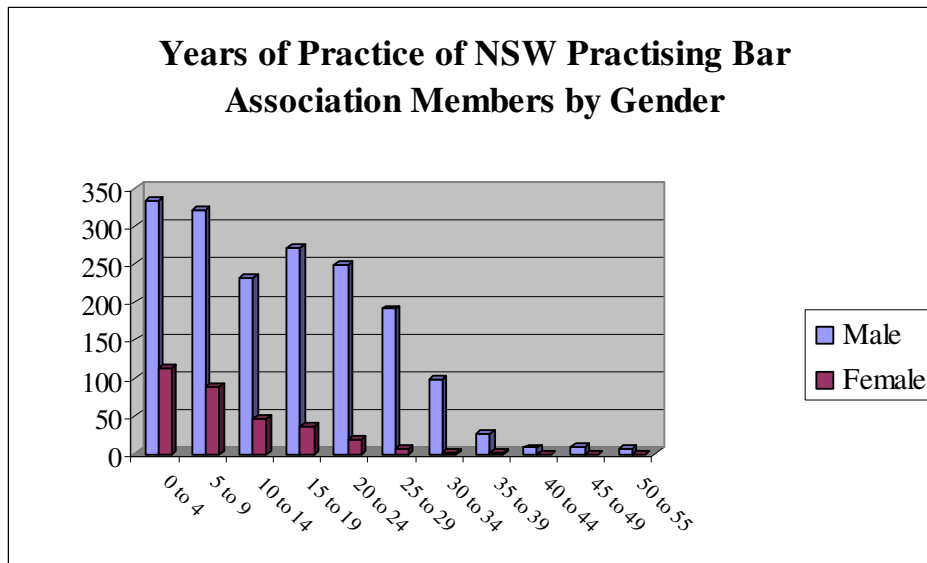

NSW PRACTISING BAR ASSOCIATION MEMBERS – YEARS OF PRACTICE

	0 - 4	5 - 9	10 - 14	15 - 19	20 - 24	25 - 29	30 - 34	35 - 39	40 - 44	45 - 49	50 - 55	Total
Male	334	321	231	271	250	191	98	26	8	10	6	1746
Female	114	88	46	37	20	6	2	2	0	0	0	315
Total	448	409	277	308	270	197	100	28	8	10	6	2061
Percentage	21.74%	19.84%	13.44%	14.94%	13.10%	9.56%	4.85%	1.36%	0.39%	0.49%	0.29%